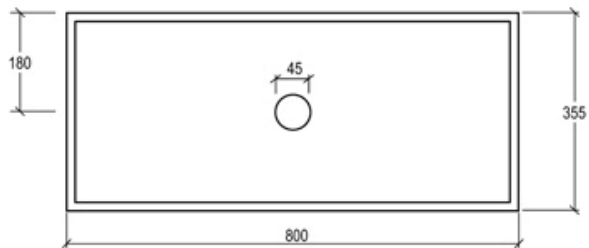

**Lavabo in crystal-tech cm 80**  
washbasin in crystal-tech cm 80

**code: BXL80**