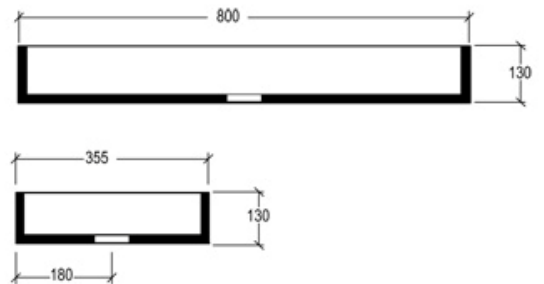

**Lavabo in crystal-tech cm 80**  
washbasin in crystal-tech cm 80

**code: BXL80**