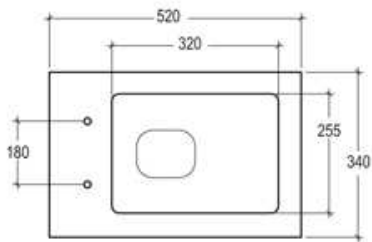

Vaso Box scarico parete convertibile a pavimento, mediante curva tecnica

Wc Box wall drain suitable for floor drain with technical elbow

code: BXWC01