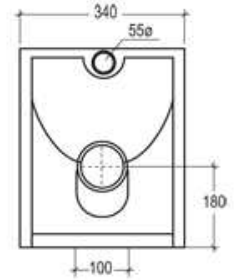

Vaso Box scarico parete convertibile a pavimento, mediante curva tecnica

Wc Box wall drain suitable for floor drain with technical elbow

code: BXWC01