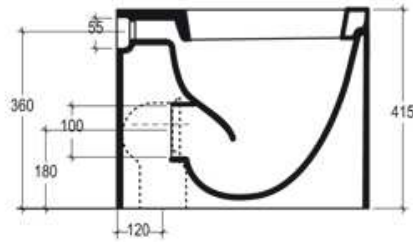

Vaso Box scarico parete convertibile a pavimento, mediante curva tecnica

Wc Box wall drain suitable for floor drain with technical elbow

code: BXWC01