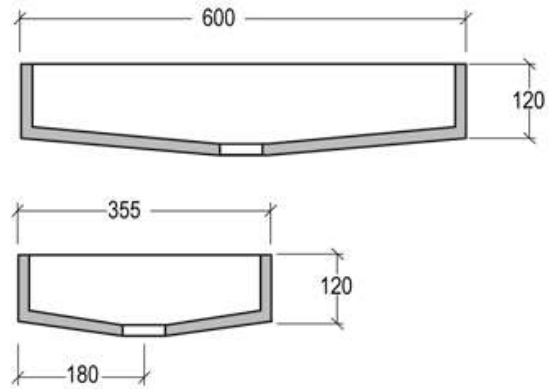

**Lavabo in vetro cm 60**  
*Glass washbasin cm 60*

**code:GLLA60**

**Lavabo in vetro cm 80**  
*Glass washbasin cm 80*

**code:GLLA80**

**Lavabo in vetro cm 80**  
*Glass washbasin cm 80*

**code:GLLA120**

**Mensola in ceramica GLASS per lavabi da appoggio o sospesi**  
Shelf in ceramic GLASS for countertop or wall-hung washbasins