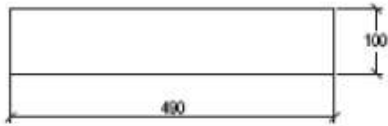

**Lavabo in vetro cm 60**  
*Glass washbasin cm 60*

**code:GLLA60**

**Lavabo in vetro cm 80**  
*Glass washbasin cm 80*

**code:GLLA80**

**Lavabo in vetro cm 80**  
*Glass washbasin cm 80*

**code:GLLA120**

**Mensola in ceramica GLASS per lavabi da appoggio o sospesi**  
Shelf in ceramic GLASS for countertop or wall-hung washbasins