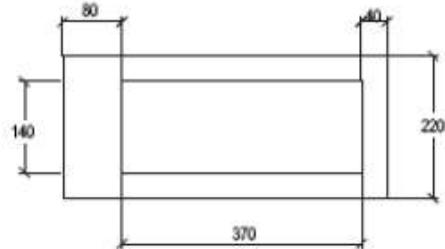

**Lavabo in vetro cm 60**  
*Glass washbasin cm 60*

**code:GLLA60**

**Lavabo in vetro cm 80**  
*Glass washbasin cm 80*

**code:GLLA80**

**Lavabo in vetro cm 80**  
*Glass washbasin cm 80*

**code:GLLA120**

**Mensola in ceramica GLASS per lavabi da appoggio o sospesi**  
Shelf in ceramic GLASS for countertop or wall-hung washbasins