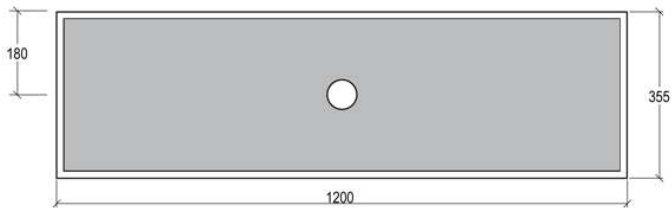

**Lavabo in vetro cm 60**  
*Glass washbasin cm 60*

**code:GLLA60**

**Lavabo in vetro cm 80**  
*Glass washbasin cm 80*

**code:GLLA80**

**Lavabo in vetro cm 80**  
*Glass washbasin cm 80*

**code:GLLA120**

**Mensola in ceramica GLASS per lavabi da appoggio o sospesi**  
Shelf in ceramic GLASS for countertop or wall-hung washbasins