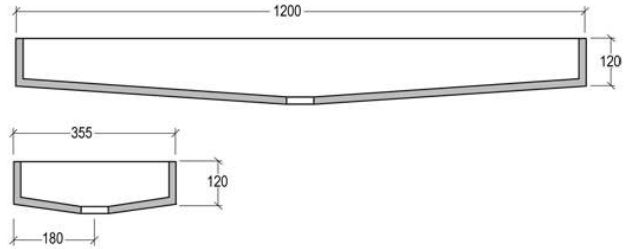

**Lavabo in vetro cm 60**  
*Glass washbasin cm 60*

**code:GLLA60**

**Lavabo in vetro cm 80**  
*Glass washbasin cm 80*

**code:GLLA80**

**Lavabo in vetro cm 80**  
*Glass washbasin cm 80*

**code:GLLA120**

**Mensola in ceramica GLASS per lavabi da appoggio o sospesi**  
Shelf in ceramic GLASS for countertop or wall-hung washbasins