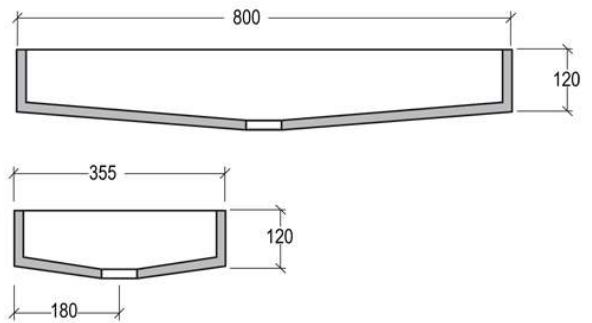

**Lavabo in vetro cm 60**  
*Glass washbasin cm 60*

**code:GLLA60**

**Lavabo in vetro cm 80**  
*Glass washbasin cm 80*

**code:GLLA80**

**Lavabo in vetro cm 80**  
*Glass washbasin cm 80*

**code:GLLA120**

**Mensola in ceramica GLASS per lavabi da appoggio o sospesi**  
Shelf in ceramic GLASS for countertop or wall-hung washbasins