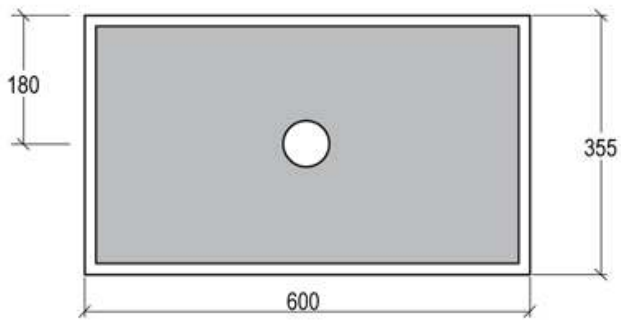

**Lavabo in vetro cm 60**  
*Glass washbasin cm 60*

**code:GLLA60**

**Lavabo in vetro cm 80**  
*Glass washbasin cm 80*

**code:GLLA80**

**Lavabo in vetro cm 80**  
*Glass washbasin cm 80*

**code:GLLA120**

**Mensola in ceramica GLASS per lavabi da appoggio o sospesi**  
Shelf in ceramic GLASS for countertop or wall-hung washbasins