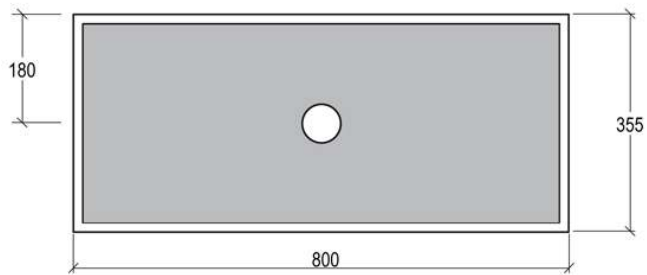

**Lavabo in vetro cm 60**  
*Glass washbasin cm 60*

**code:GLLA60**

**Lavabo in vetro cm 80**  
*Glass washbasin cm 80*

**code:GLLA80**

**Lavabo in vetro cm 80**  
*Glass washbasin cm 80*

**code:GLLA120**

**Mensola in ceramica GLASS per lavabi da appoggio o sospesi**  
Shelf in ceramic GLASS for countertop or wall-hung washbasins