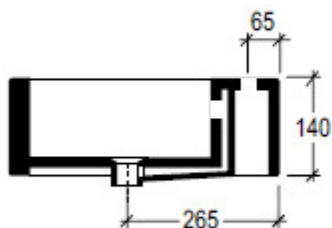

Boing

Lavabo Boing 45 appoggio o sospeso o su colonna

Boing 45 washbasin or countertop or wall-hung or on pedestal

code: BOLAVBW45