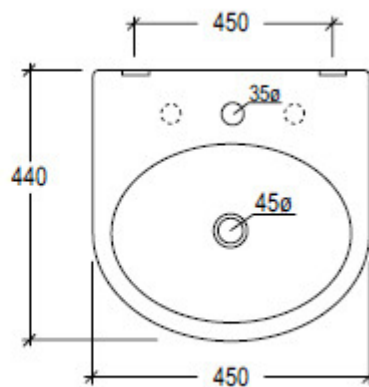

Boing

Lavabo Boing 45 appoggio o sospeso o su colonna

Boing 45 washbasin or countertop or wall-hung or on pedestal

code: BOLAVBW45