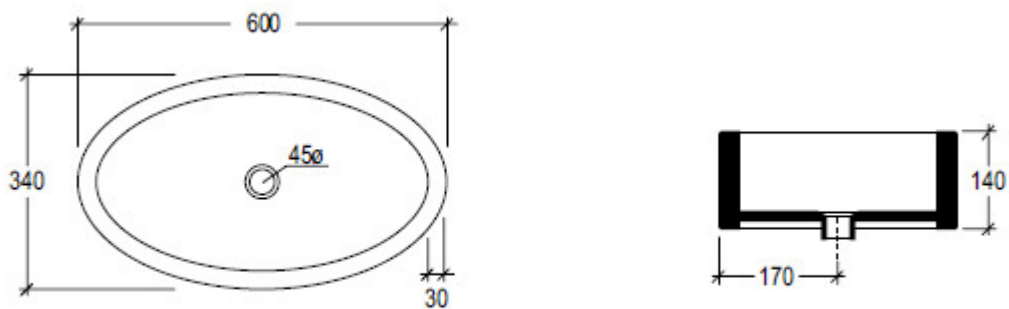

Boing

Lavabo Boing 60 centrostanza, o su colonna, o appoggio

Boing 60 washbasin free standing or on pedestal or countertop

code: BOLAVFS60