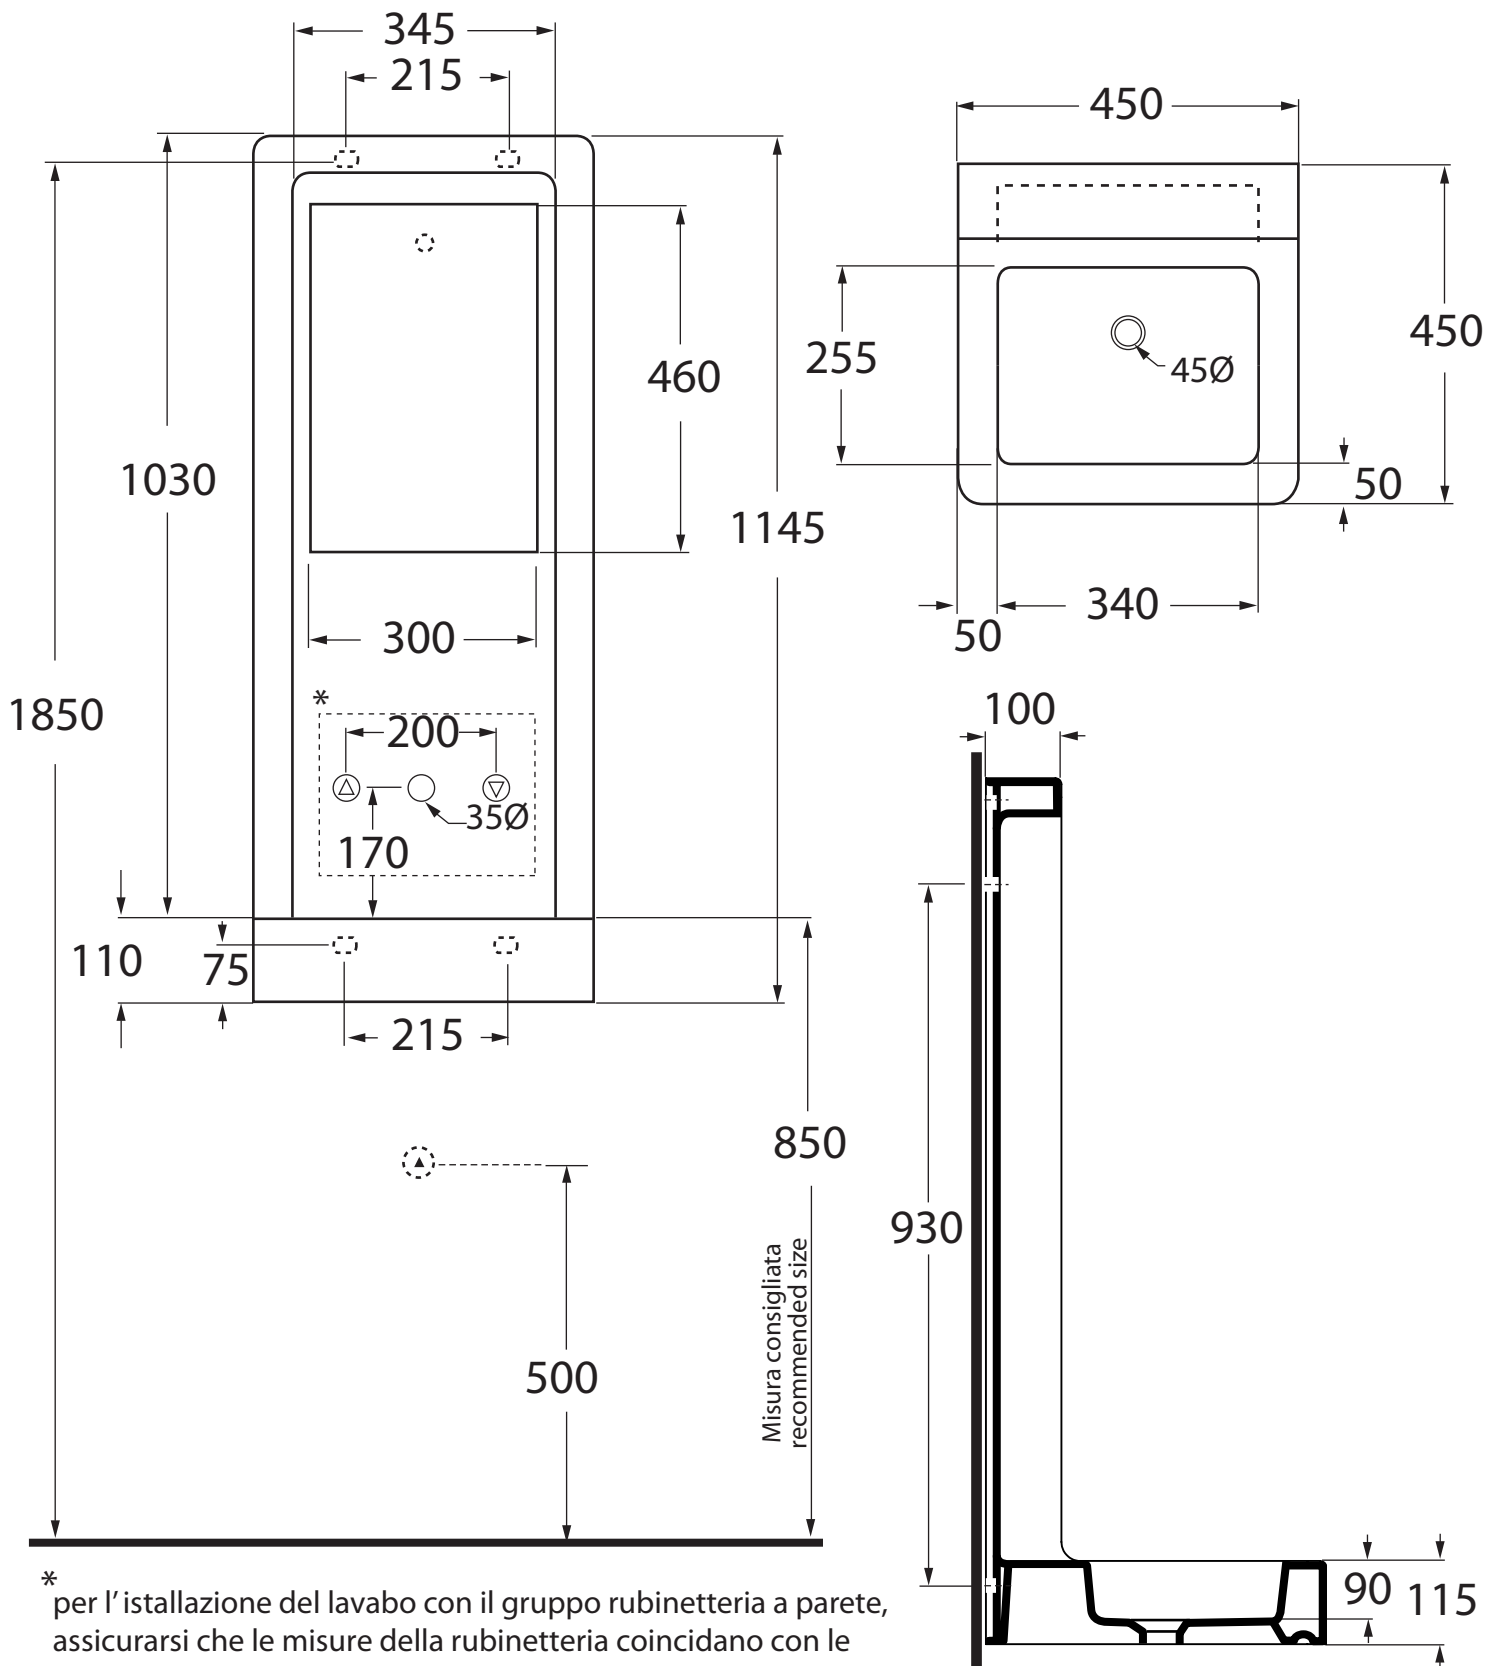

NOOK

Lavabo sospeso nook
Wall hung wash-basin nook

Dimensioni/dimensions: 45x45xH114,5
Peso/weight: 30 kg

to install the washbasin with the taps and fittings at wall, check that the sizes of taps exactly correspond with the arrangement of the washbasin